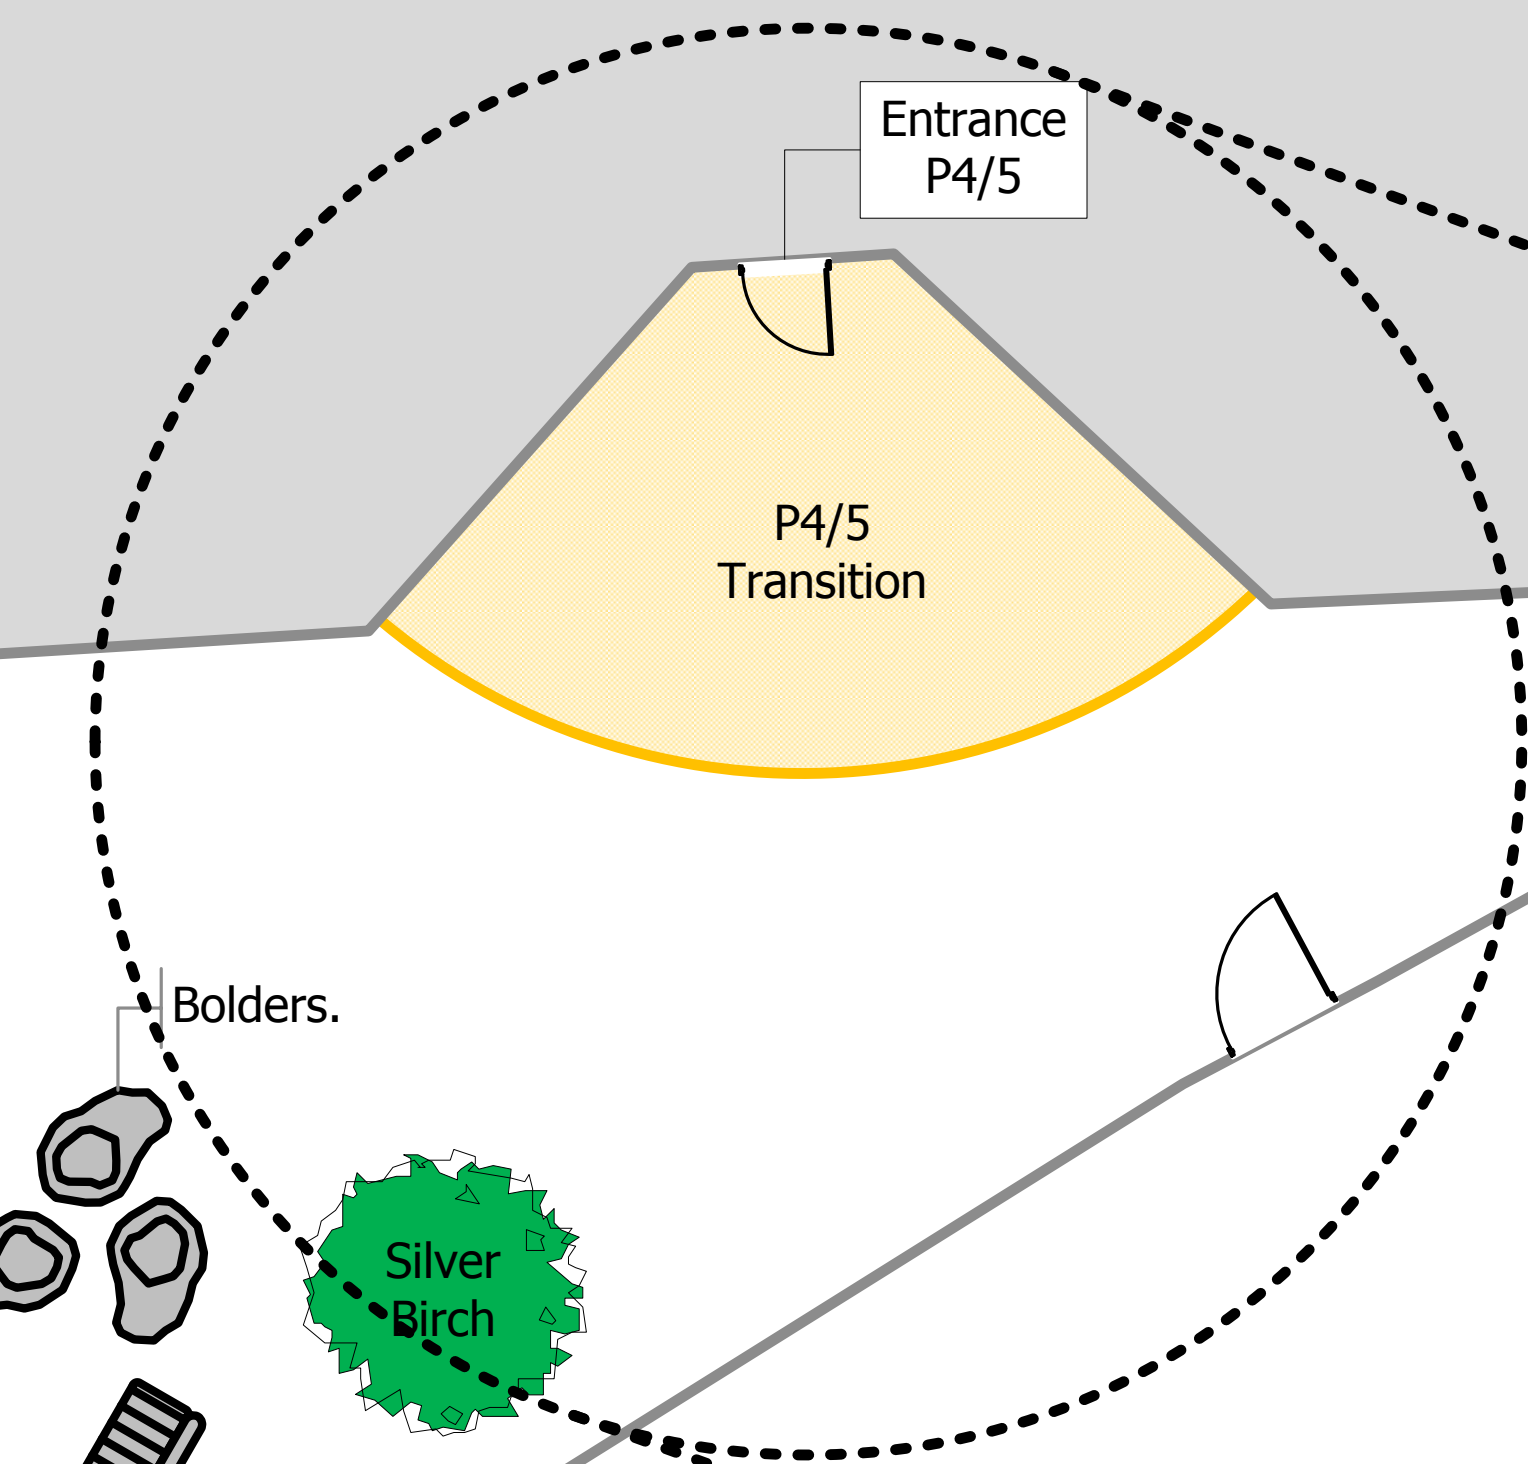

140m

Comely Park Primary School Playground Improvements Plan	
Address:	Cow Wynd, Falkirk, FK1 1PZ
Location:	N55 59.727 W3 47.135 (Datum WGS84) NS 88728 79490 (Ordnance Survey)
Notes:	This plan sets out the vision for the Comely Park playground in response to demands from parent and pupils and in line with guidance from Grounds For Learning. Subject to review by Falkirk Council Landscape Planning & Environment Unit.
File:	Playground Design_0.4.vsd
Last Updated:	18 January 2009
Scale:	1:1.33
Page Size:	ISO A0
Page:	1 of 1
Version:	0.2

0m 15m 25m 50m

For more information, please visit: <http://www.comelyparkparentcouncil.org/Playground%20Improvements/>