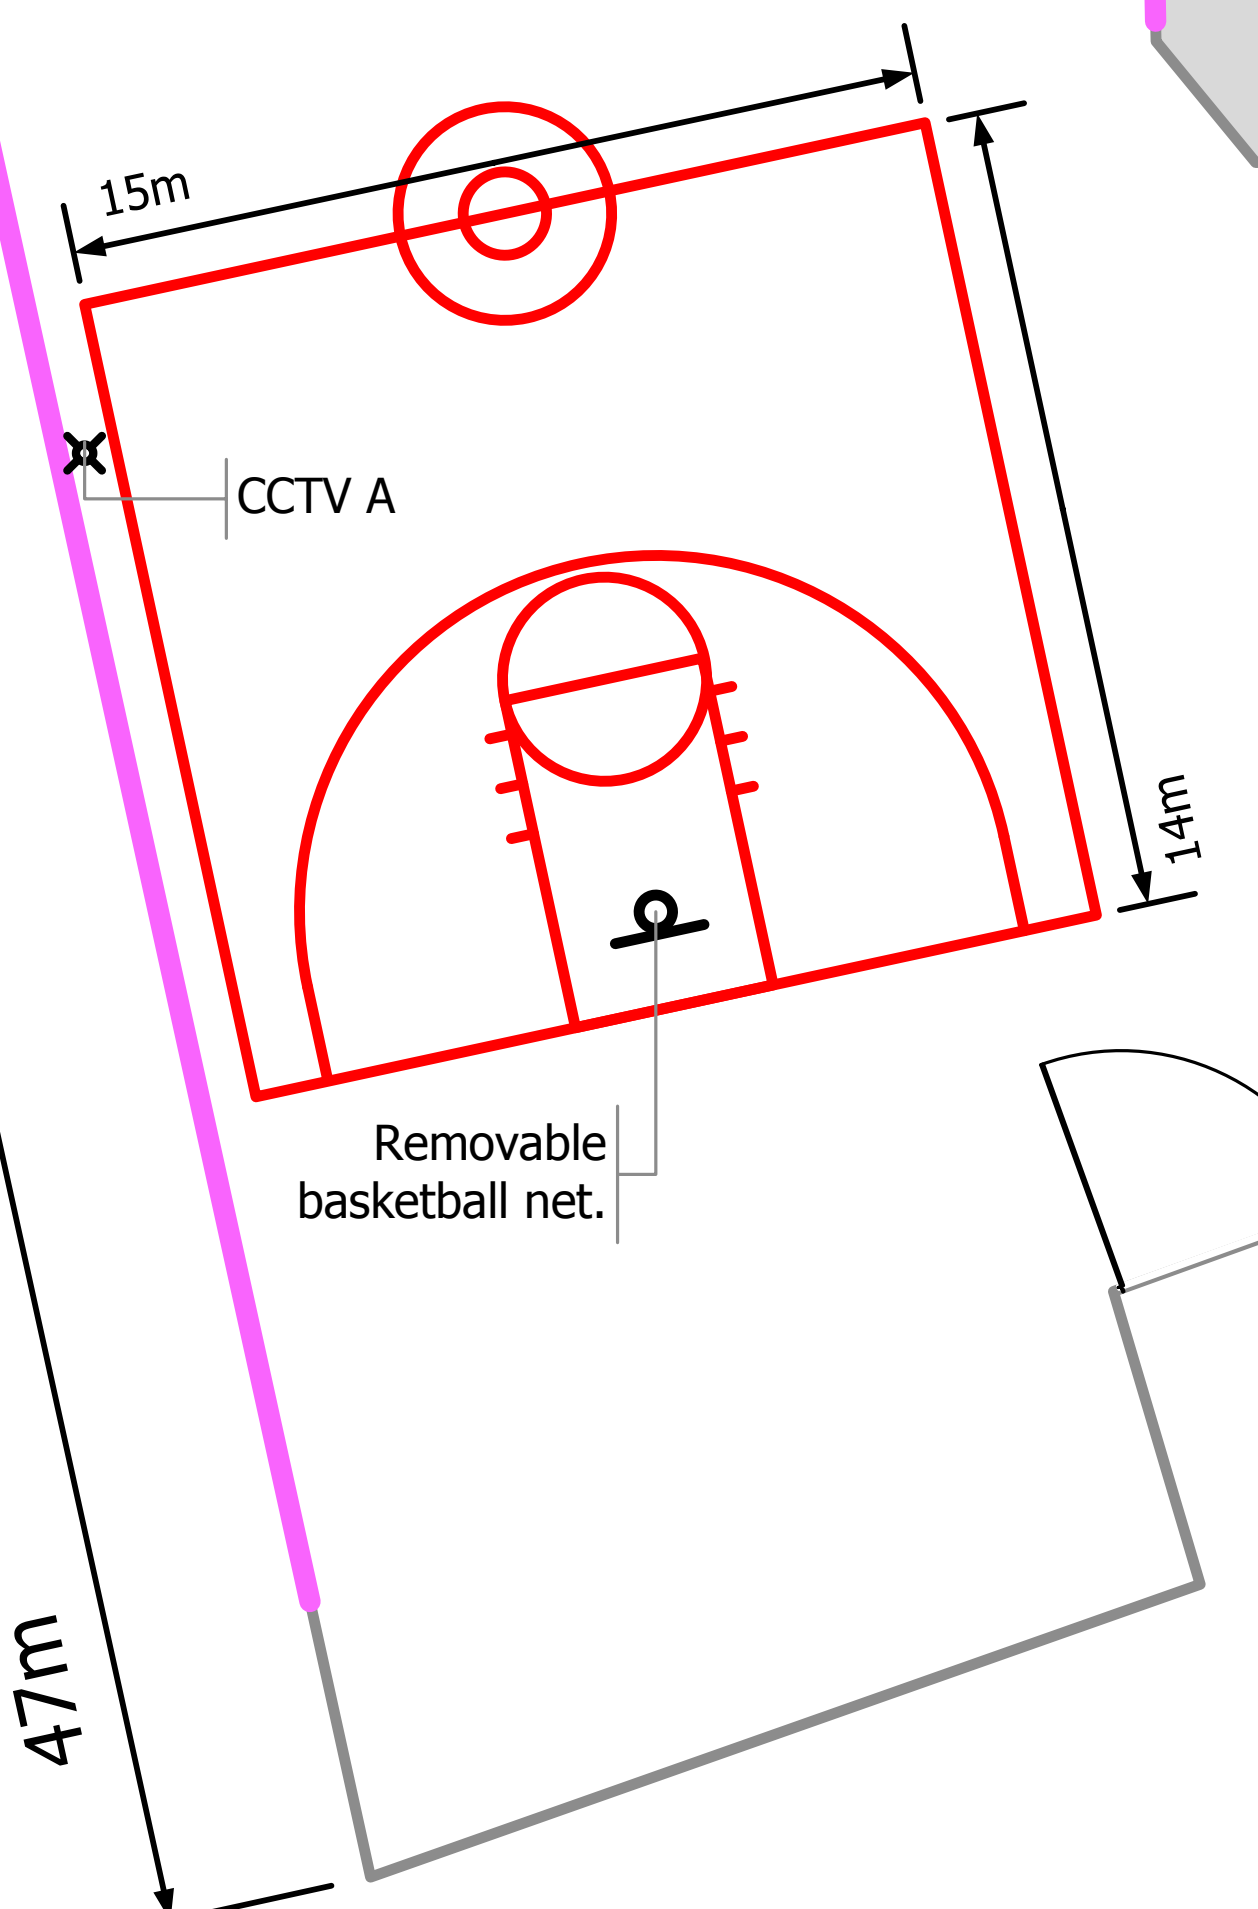

140m

Comely Park Primary School Playground Improvements Plan	
Address:	Cow Wynd, Falkirk, FK1 1PZ
Location:	N55 59.727 W3 47.135 (Datum WGS84) NS 88728 79490 (Ordnance Survey)
Notes:	This plan sets out the vision for the Comely Park playground in response to demands from parent and pupils and in line with guidance from Grounds For Learning. Subject to review by Falkirk Council Landscape Planning & Environment Unit.
File:	Playground Design_0.4.vsd
Last Updated:	18 January 2009
Scale:	1:1.33
Page Size:	ISO A0
Page:	1 of 1
Version:	0.2