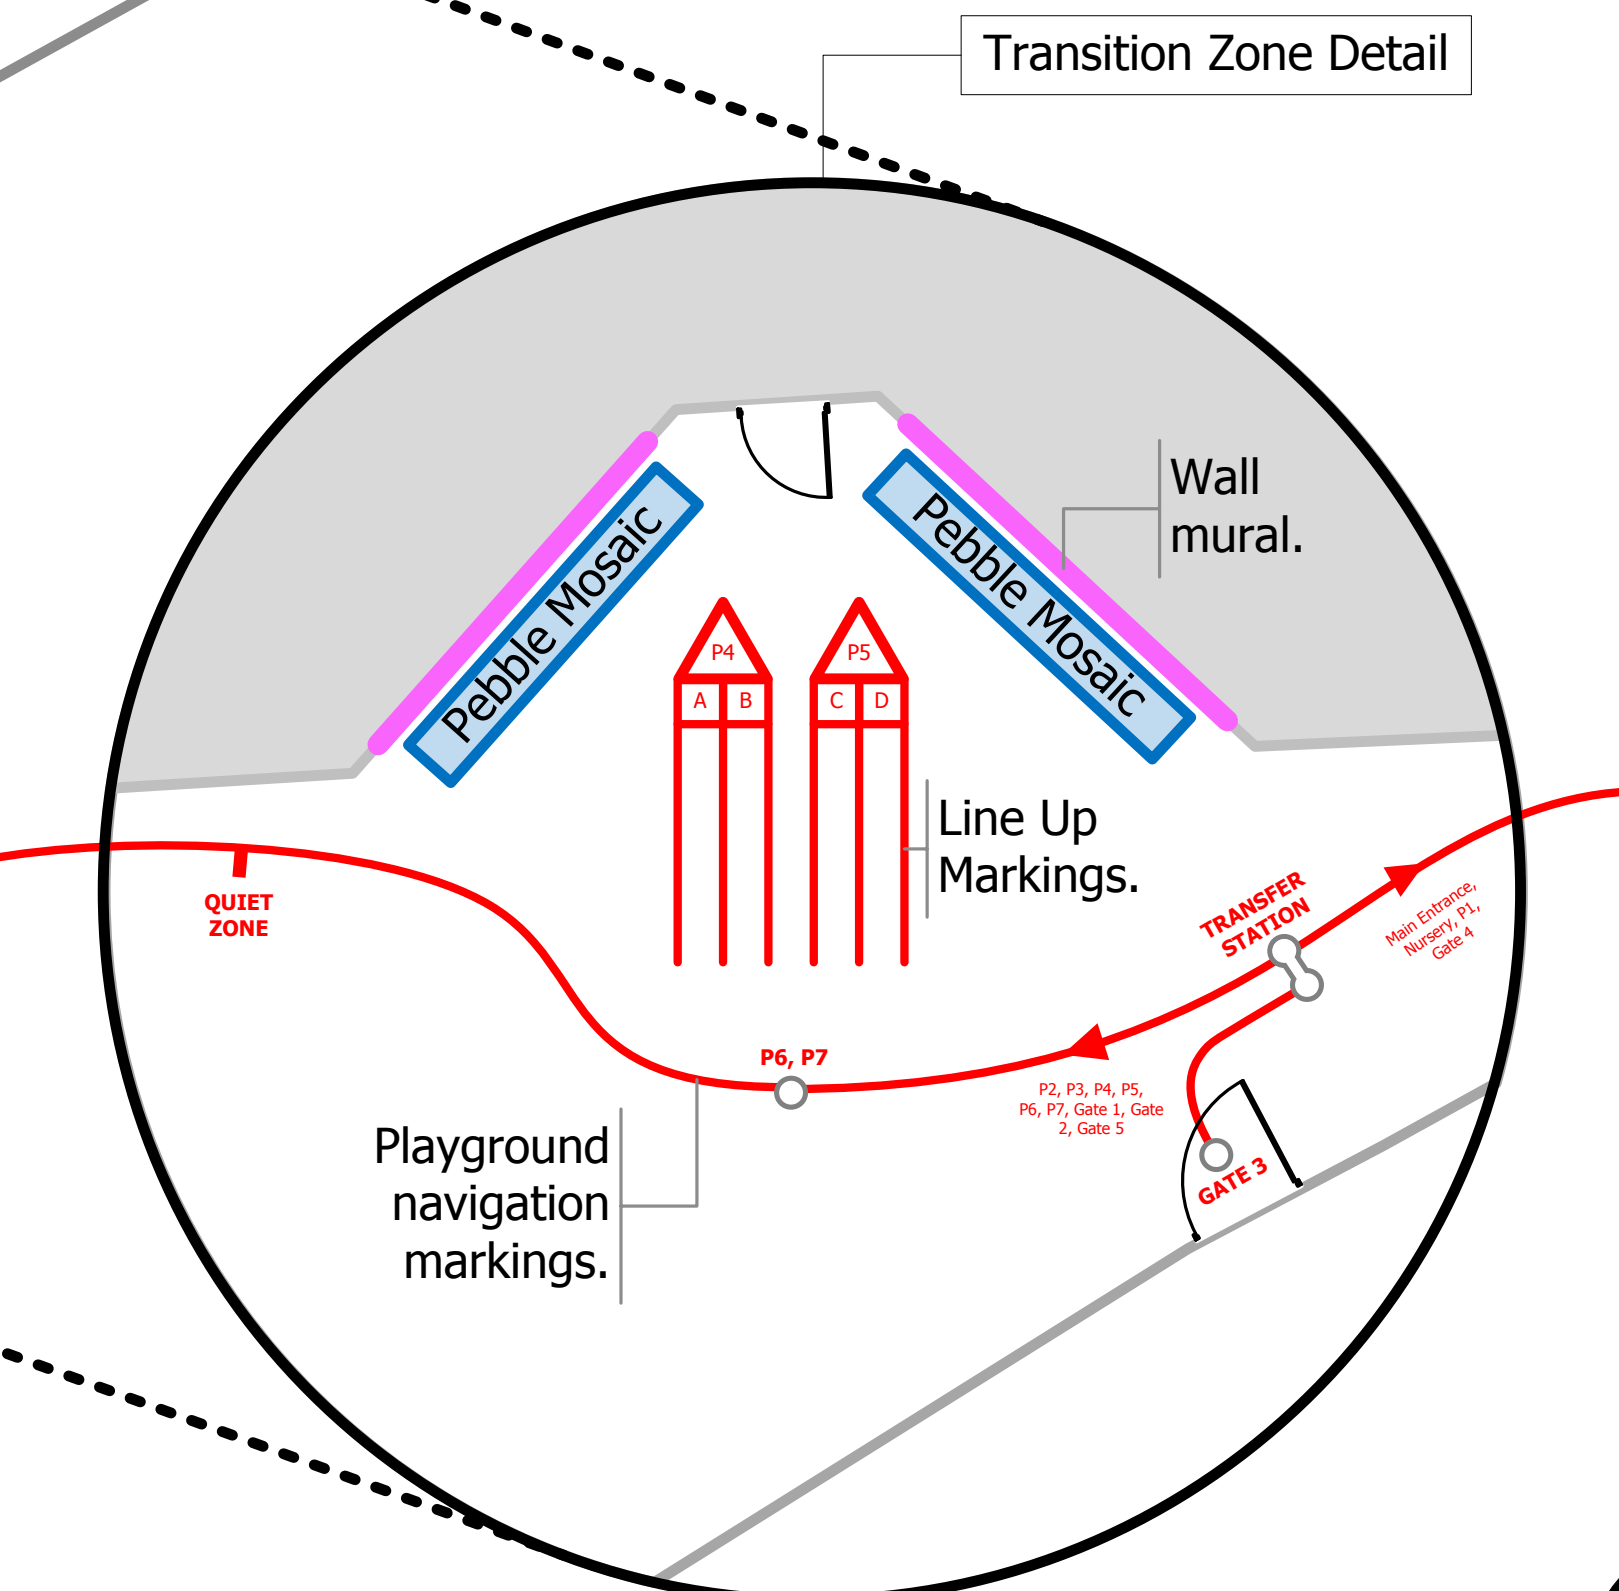

140m

Comely Park Primary School Playground Improvements Plan	
Address:	Cow Wynd, Falkirk, FK1 1PZ
Location:	N55 59.727 W3 47.135 (Datum WGS84) NS 88728 79490 (Ordnance Survey)
Notes:	This plan sets out the vision for the Comely Park playground in response to demands from parent and pupils and in line with guidance from Grounds For Learning. Subject to review by Falkirk Council Landscape Planning & Environment Unit.
File:	Playground Design_0.4.vsd
Last Updated:	18 January 2009
Scale:	1:1.33
Page Size:	ISO A0
Page:	1 of 1
Version:	0.2

0m 15m 25m 50m

For more information, please visit: <http://www.comelyparkparentcouncil.org/Playground%20Improvements/>