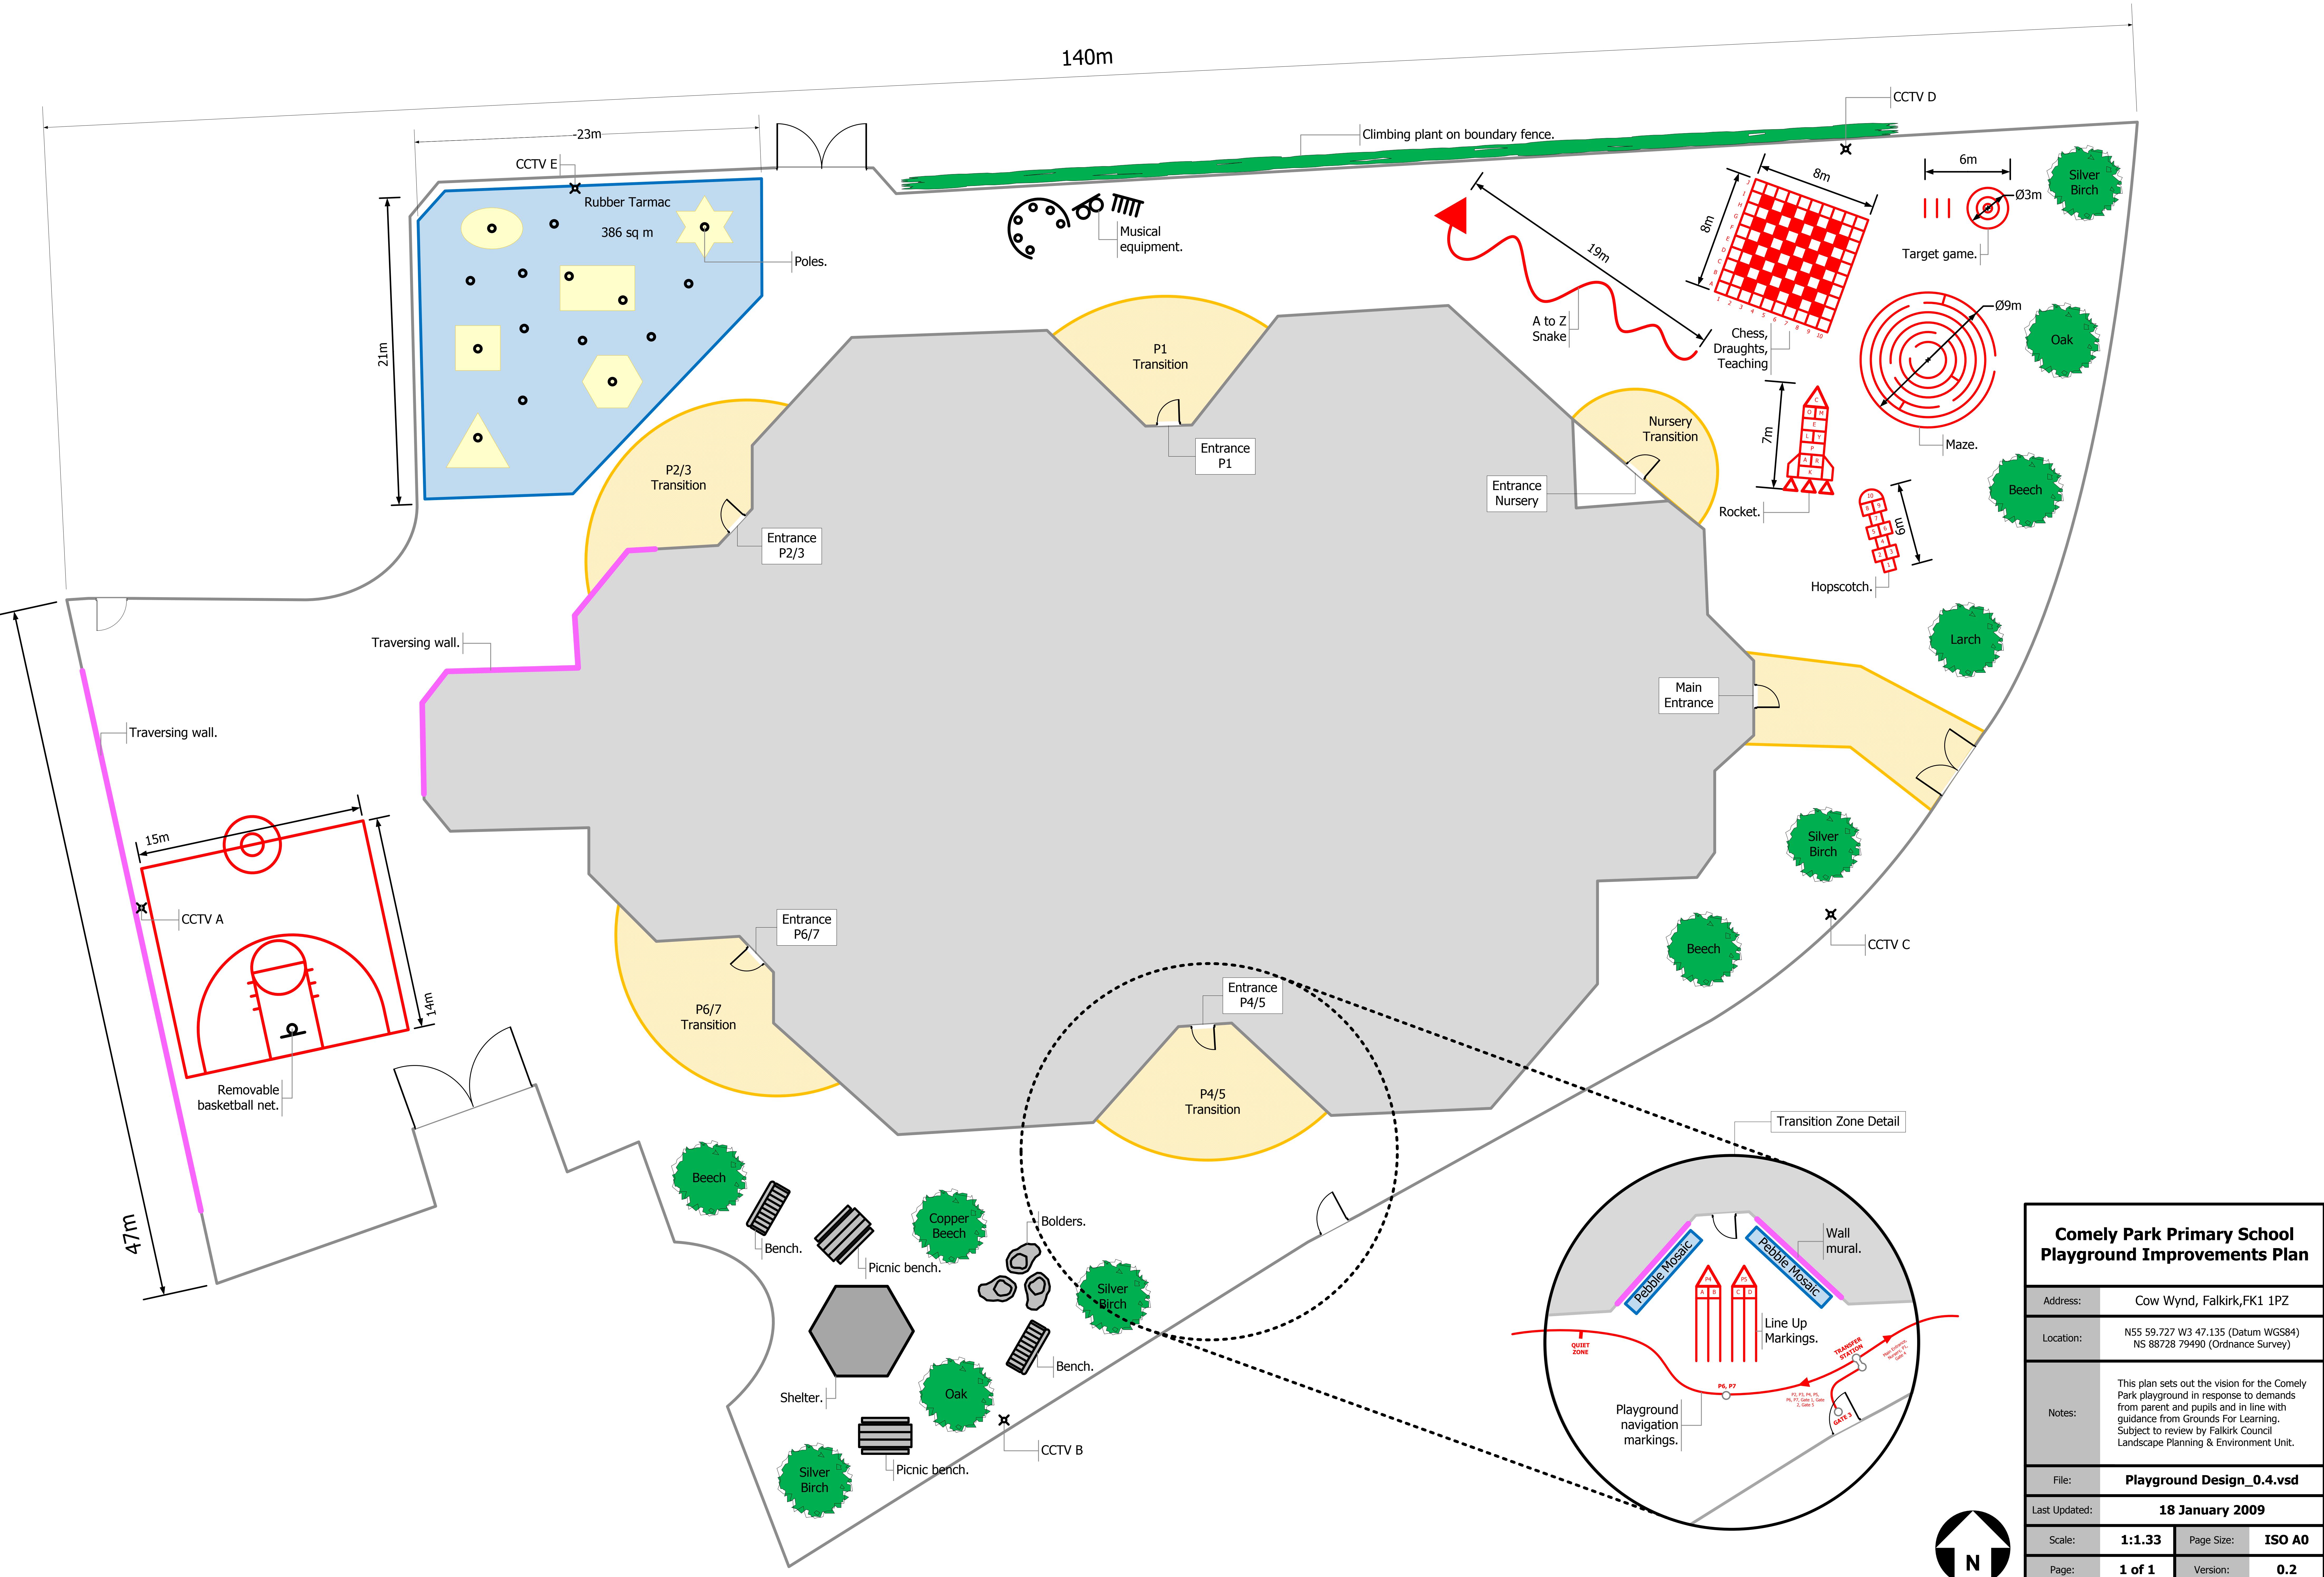

140m

Comely Park Primary School Playground Improvements Plan	
Address:	Cow Wynd, Falkirk, FK1 1PZ
Location:	N55 59.727 W3 47.135 (Datum WGS84) NS 88728 79490 (Ordnance Survey)
Notes:	This plan sets out the vision for the Comely Park playground in response to demands from parent and pupils and in line with guidance from Grounds For Learning. Subject to review by Falkirk Council Landscape Planning & Environment Unit.
File:	Playground Design_0.4.vsd
Last Updated:	18 January 2009
Scale:	1:1.33
Page Size:	ISO A0
Page:	1 of 1
Version:	0.2

0m 15m 25m 50m

For more information, please visit: <http://www.comelyparkparentcouncil.org/Playground%20Improvements/>